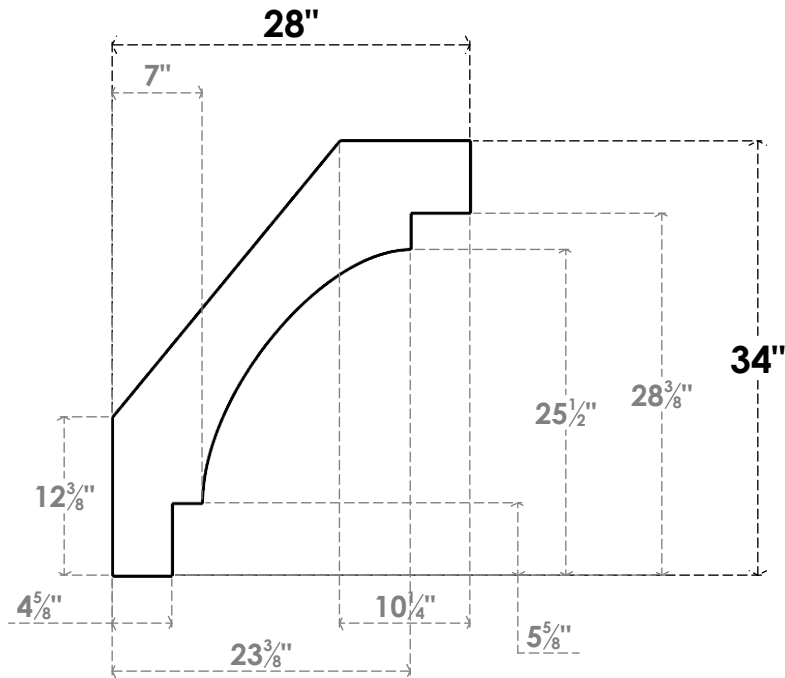

ITEM NUMBER: BRCPC060X28000X34000MRC

6"W X 28"D X 34"H MERCED ARCHITECTURAL GRADE PVC CLOSED KNEE BRACE

SIDE PROFILE

FRONT PROFILE

ISOMETRIC

EKENA MILLWORK
2300 WEST MAIN ST.
CLARKSVILLE, TX 75426
TOLL FREE: 866-607-0453
WWW.EKENAMILLWORK.COM