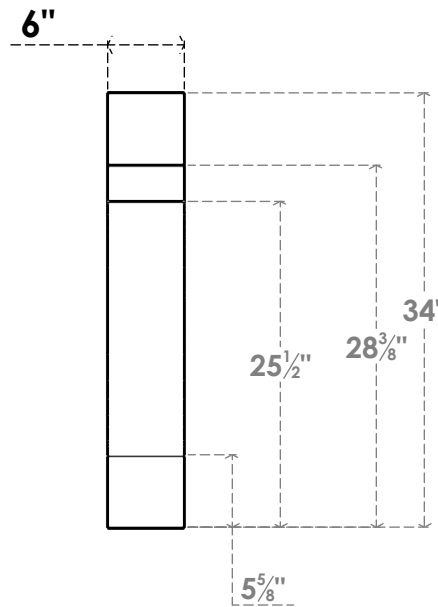

ITEM NUMBER: BRCPC060X28000X34000MRC

6"W X 28"D X 34"H MERCED ARCHITECTURAL GRADE PVC CLOSED KNEE BRACE

SIDE PROFILE

FRONT PROFILE

ISOMETRIC

EKENA MILLWORK
2300 WEST MAIN ST.
CLARKSVILLE, TX 75426
TOLL FREE: 866-607-0453
WWW.EKENAMILLWORK.COM

NOTES

1. INSTALLATION TO BE COMPLETED IN ACCORDANCE WITH MANUFACTURER'S SPECIFICATIONS.
2. DRAWING MAY NOT BE TO SCALE
3. THIS DRAWING IS INTENDED FOR DESIGN AND PLANNING PURPOSES ONLY.
4. ALL INFORMATION CONTAINED HEREIN WAS CURRENT AT THE TIME OF DEVELOPMENT BUT MUST BE REVIEWED AND APPROVED BY THE PRODUCT MANUFACTURER TO BE CONSIDERED ACCURATE.
5. ARCHITECTURAL GRADE PVC PRODUCTS ARE MADE FROM EXPANDED CELLULAR PVC AND COME NATURALLY WHITE BUT MAY BE PAINTED